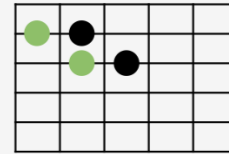

# Lick # 21

♩ = 85

Bb (chromatismes avant Tierce et Quinte)

5

Bb7

The musical notation for Lick # 21 is presented in two staves. The top staff is in treble clef, 4/4 time, with a key signature of two flats (Bb). It begins with a whole rest. The lick starts on the 5th fret of the 1st string (Bb7), followed by a chromatic descending line: 5th fret, 2nd string (Bb), 4th fret, 2nd string (Ab), 5th fret, 3rd string (Bb), and 5th fret, 3rd string (Bb). The notes are marked with fret numbers: 7, 1b, 2, 1, 1. The bottom staff is a guitar tablature with the notes 6, 7, 5, 6 corresponding to the frets on the strings.