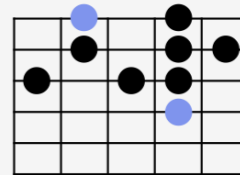

Lick # 30

♩ = 85

Bb Mixolydien

Musical notation for Lick # 30 in Bb Mixolydian mode, 4/4 time signature.

Staff 1 (Melody): Treble clef, key signature of two flats (Bb). The lick consists of the following notes: Bb (1st fret), Bb (4th fret), Bb (5th fret), Ab (3rd fret), Bb (1st fret), Ab (1st fret).