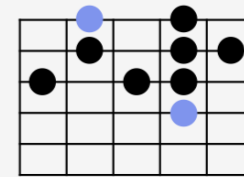

Lick # 22

♩ = 85

Bb mixolydien

Musical notation for Lick # 22 in Bb mixolydian. The notation is in 4/4 time and consists of two staves: a treble clef staff and a guitar TAB staff. The treble clef staff shows a whole rest followed by a dotted quarter note G4 (labeled '7'), a quarter note F4 (labeled '2b'), a quarter note E4 (labeled '2'), a quarter note D4 (labeled '3'), a quarter note C4 (labeled '1'), a quarter note B3 (labeled '2b'), and a quarter note A3 (labeled '2'). The TAB staff shows the corresponding fret numbers: 6, 7, 8, 5, 6. The notes are grouped with a slur and a triplet bracket over the first three notes (6, 7, 8).